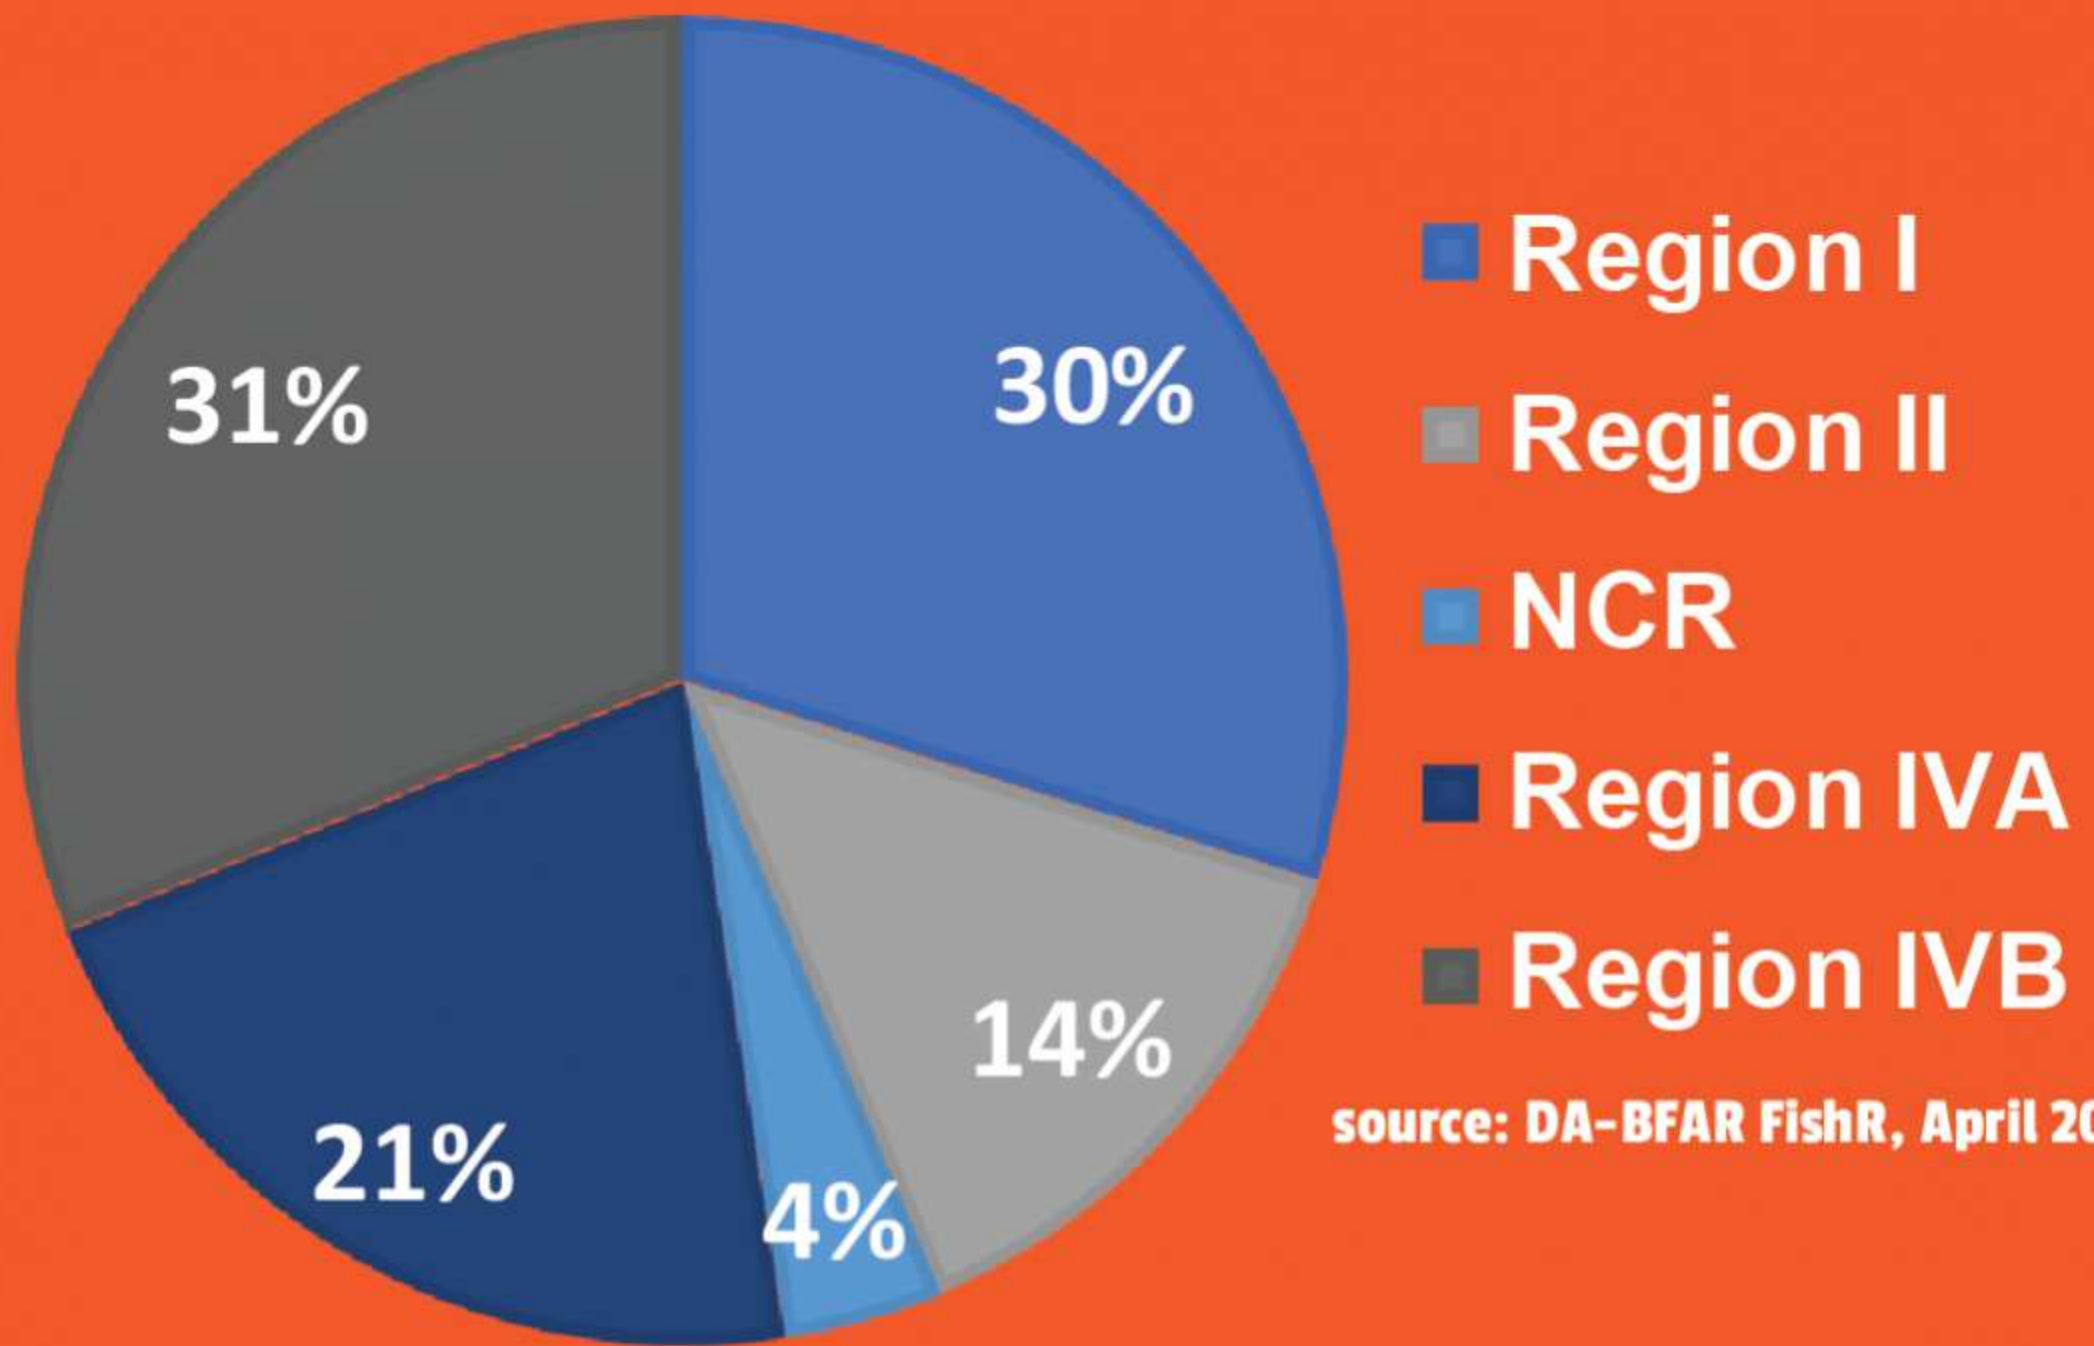

**facts about  
fisheries in the**

# **West Philippine Sea**

**produces an average of**

**318,040**

**metric tons**

**from 2016 to 2020**

**7.28%** share to the total  
PH fisheries production

**10.91%** share to the total  
PH food fish production

source: DA-BFAR FishR, April 2021

**serves as fishing ground for**

**318,297**  
**fisherfolks**